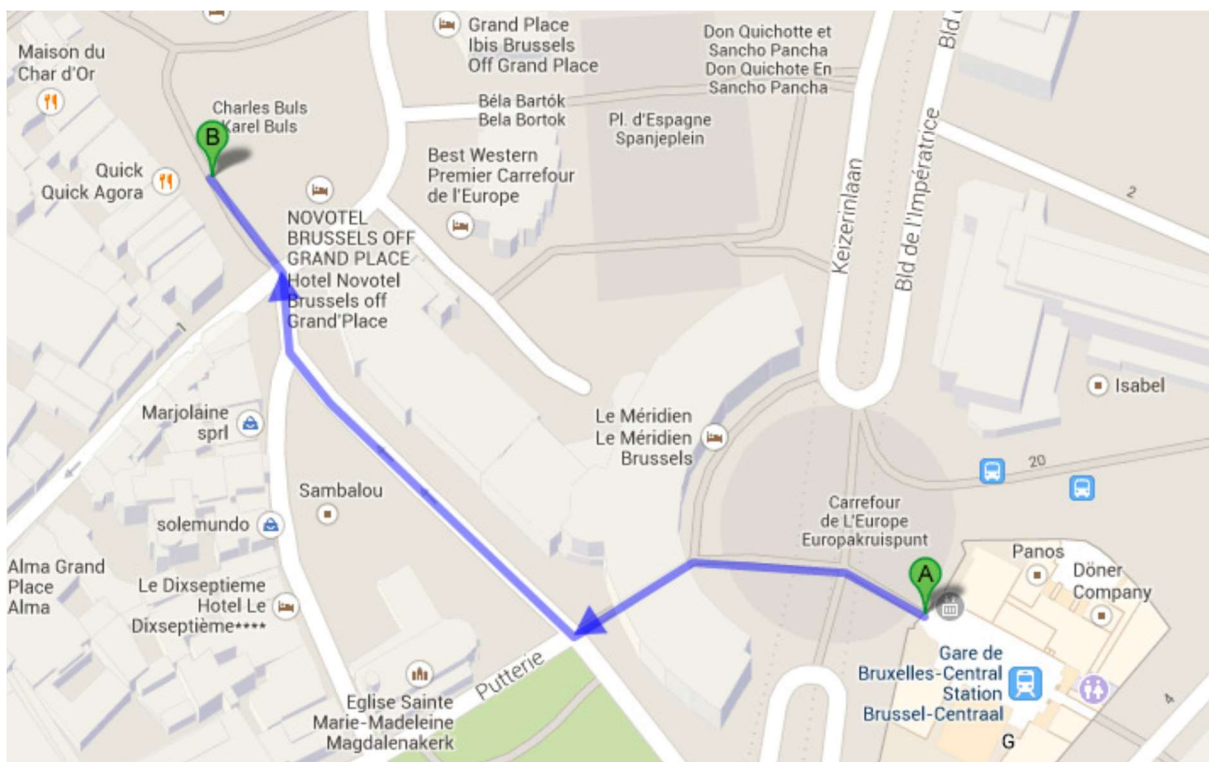

## 1. HOW TO FIND THE ETF

Arriving at Brussels Zaventem airport

If you arrive at Brussels Zaventem Airport by plane, take the train to Brussels Central Station. The station at the airport is on level -1.

Once you have arrived at Brussels-Central station (A), take the main exit and follow the directions below:

- Head north-west towards the Carrefour de l'Europe (85 m).
- Turn right onto rue Infante Isabelle (110 m)
- Take a slight left onto rue du Marché aux Herbes (27 m)

On Place du Marché aux Herbes (B), enter the Galerie Agora, follow the signs for Bureaux / Kantoren" and take the lift. You will find the ETF on the 1st You will find the ETF on the right as you exit the lift.