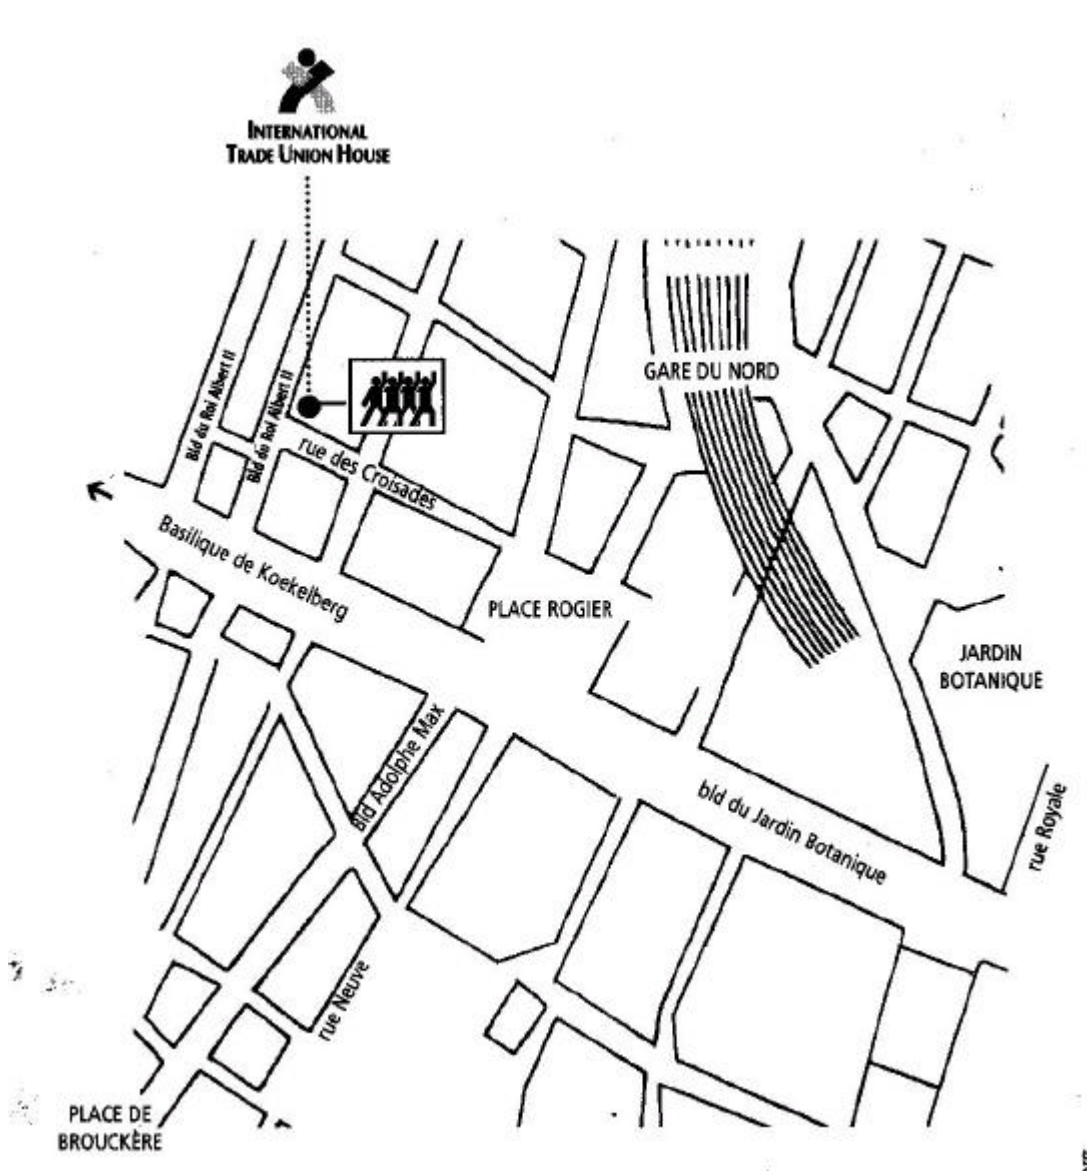

Map – how to find the ETUC offices

ETUC: Brussels, Boulevard du Roi Albert II, 5 (formerly: Boulevard Emile Jacqmain)

The ETUC offices are located in the ITUH (International Trade Union House), between Brussels City Center and the North Station.
(on the corner Bd. Albert II and Rue des Croisades)

Train: North Station
Metro: Rogier (line 2)
Bus, Tram: Rogier