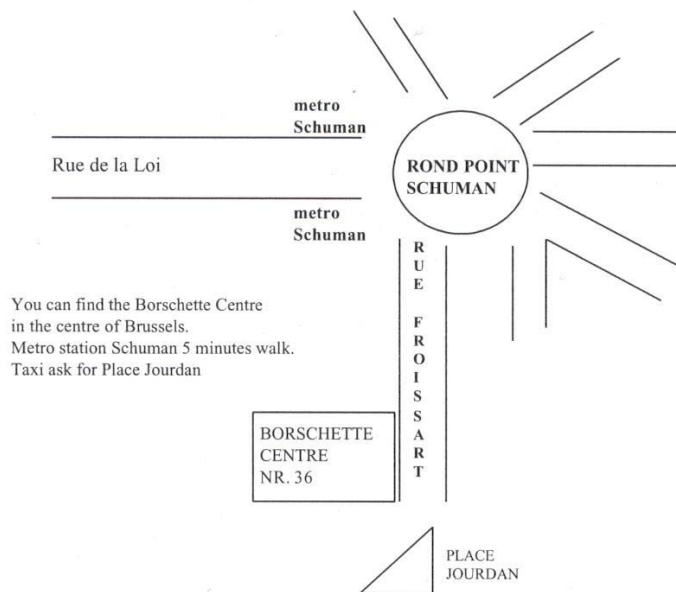

## HOW TO REACH THE “BORSCHETTE CENTRE”

The meeting will be held at the Borschette Centre – rue Froissart 36, 1040 Brussels = the centre of Brussels.

From the Zaventem Airport to Centre Borschette:  
by taxi the estimated travel time to the Centre Borschette would be about 25 minutes. However, during rush hours you should allow between 35 and 45 minutes.  
There is a regular shuttle service from the Zaventem Airport to the Gare Centrale (= Central Station) which takes approximately 15 – 20 minutes.

From Gare Centrale to Centre Borschette:  
by taxi about 10 minutes, ask for Place Jourdan.  
If you travel by underground, choose direction Hermann Debroux or direction Stockel, the nearest station is Schuman which is about 5 minutes walking.