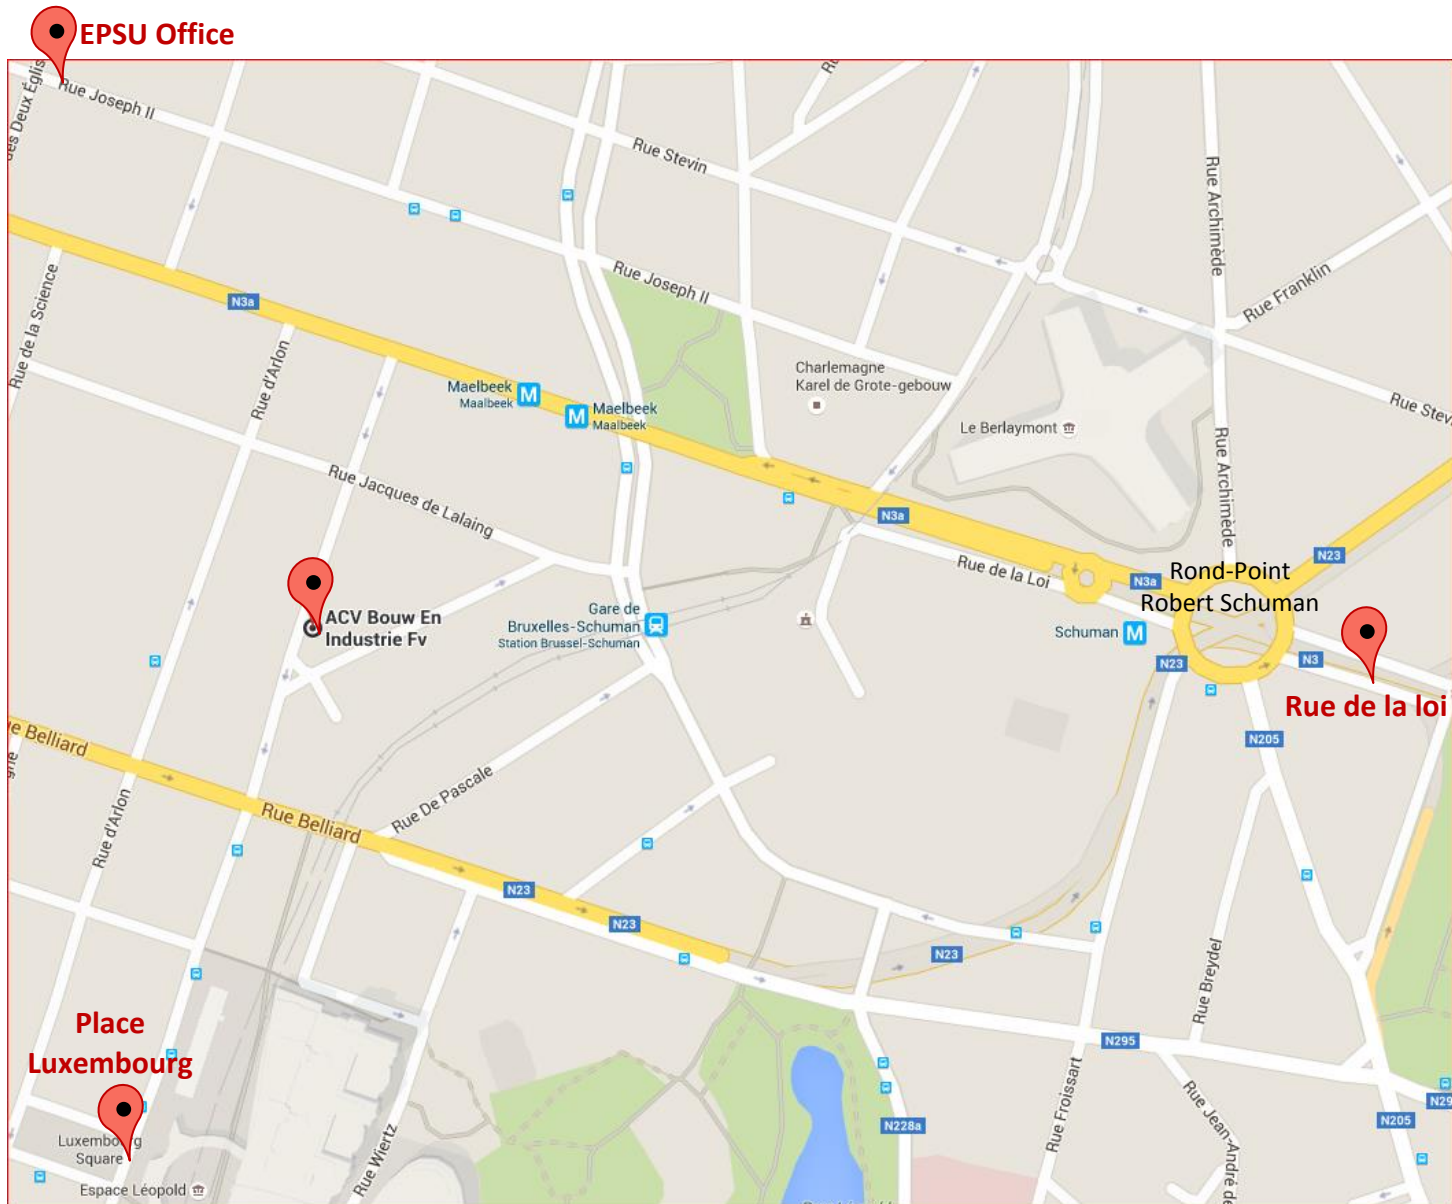

# HOW TO REACH THE CSC – BIE building

The **press conference** (10h00-11h00) and the **seminar** (11h00-13h00) will be held at the building of the CSC-BIE, rue de Trèves 31, 1040 Etterbeek.

Then there will be the **mediatised action** (14h00-15h00) that will take place around Point Rond Robert Schuman and more precisely between Point Rond Robert Schuman and the “Parc du Cinquantenaire” at rue de la loi.