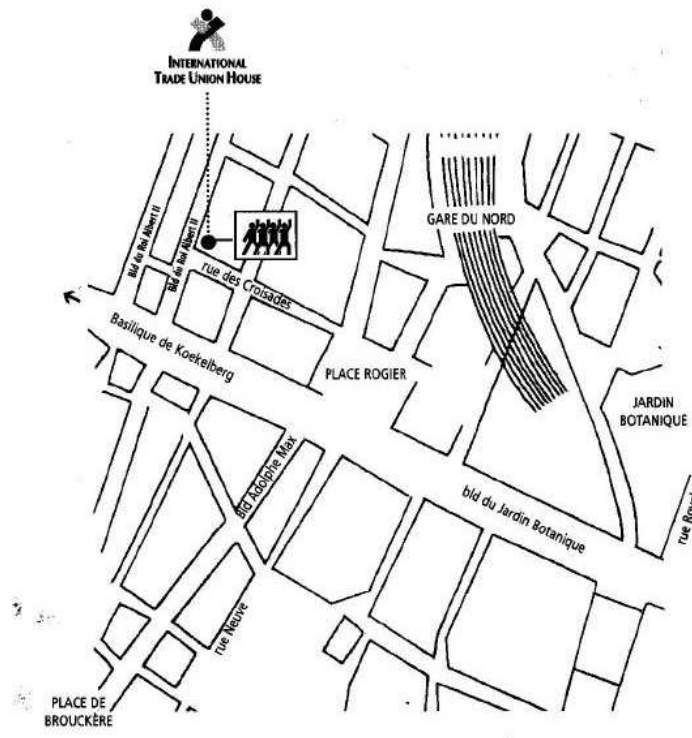

TRAIN SCHEDULES

Hotel De Keyser / Antwerp Central station

ITUH / Brussels North Station